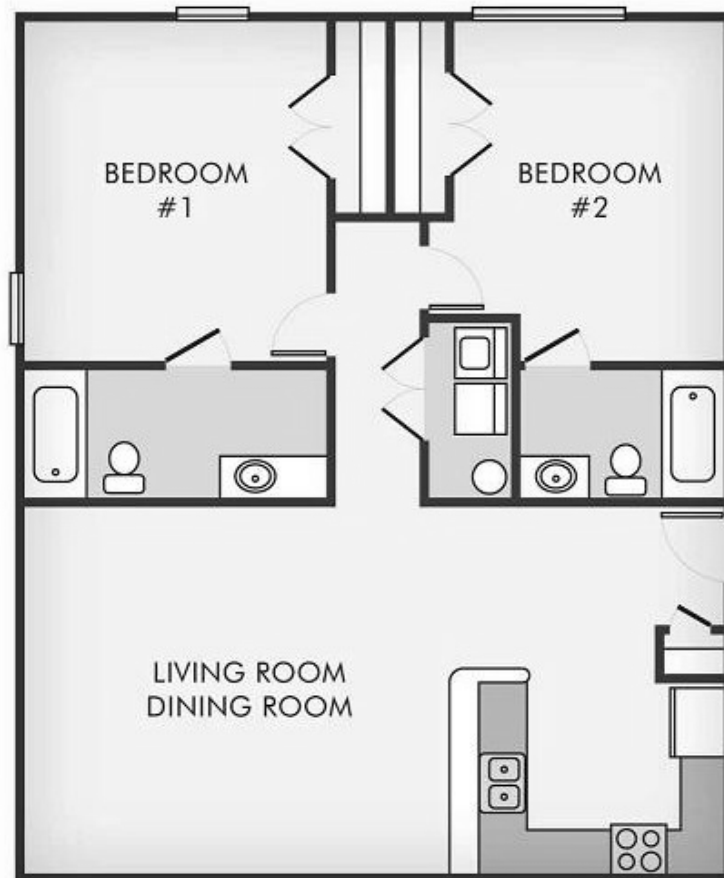

FULTON PLACE

B1 2 Bedroom, 2 Bath
1,009 sq ft

336-907-4275
livefultonplace.com